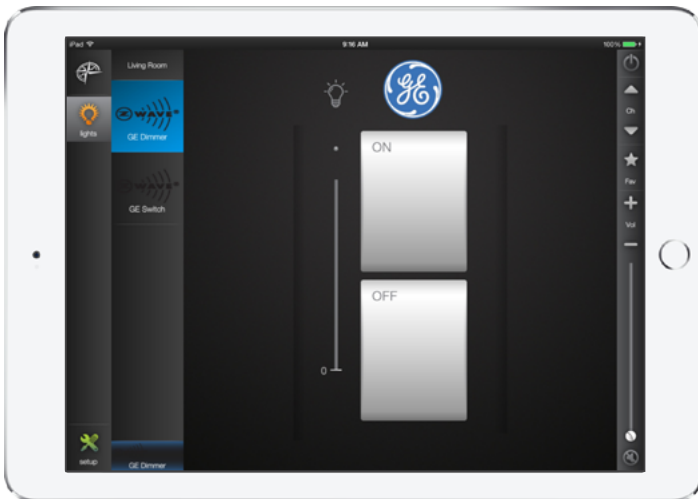

# GE Lighting energy smart® Module Available on the Compass Control®

GE Lighting energy smart® products are now compatible with the Compass Control® System, the first fully integrated major control system built from the ground up to use iOS & Android devices – as its backbone.

Key Digital has developed a driver and a pre-configured GUI template for their Compass Control® system to interface with the GE Lighting. These products and profiles are rigorously tested by Key Digital. The GE Lighting driver will allow for full bi-directional driver over RS control, dimmer/switch control for lighting, and z-wave lighting, while having access to a fully integrated control system with additional video, audio, climate and automation controls.

## Module Features:

- › Full Bi-Directional Driver over RS control
- › Dimmer/Switch Control for Lighting
- › Z-wave Lighting

Energy smart is a registered trademark of General Electric Company. Compass Control is a registered trademark of Key Digital. Key Digital Systems, Inc. is not affiliated, associated, authorized, endorsed by, or in any way officially connected with General Electric Company.