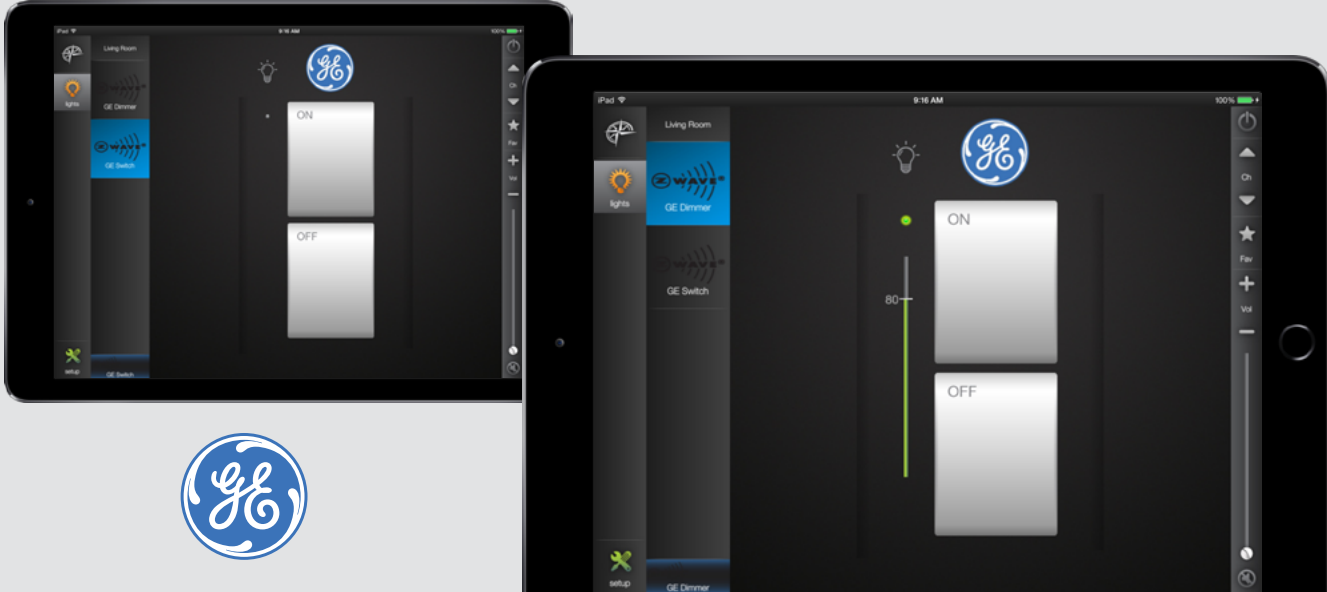

# GE Lighting energy smart® Module Available on the Compass Control®

GE Lighting energy smart® products are now compatible with the Compass Control® System, the first fully integrated major control system built from the ground up to use iOS & Android devices – as its backbone.

Key Digital has developed a driver and a pre-configured GUI template for their Compass Control® system to interface with the GE Lighting. These products and profiles are rigorously tested by Key Digital. The GE Lighting driver will allow for full bi-directional driver over RS control, dimmer/switch control for lighting, and z-wave lighting, while having access to a fully integrated control system with additional video, audio, climate and automation controls.

## Module Features:

- › Full Bi-Directional Driver over RS control
- › Dimmer/Switch Control for Lighting
- › Z-wave Lighting

Energy smart is a registered trademark of General Electric Company. Compass Control is a registered trademark of Key Digital. Key Digital Systems, Inc. is not affiliated, associated, authorized, endorsed by, or in any way officially connected with General Electric Company.